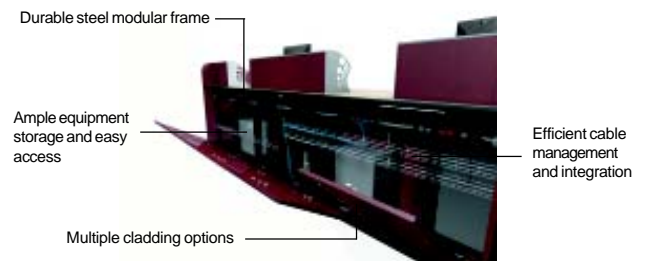

Internal Front View

phone: 817-329-2009

fax: 817-329-6004

email: info@cceinteriors.com

213 West Hudgins Street, Ste. 600
Grapevine, Texas 76051

www.cceinteriors.com