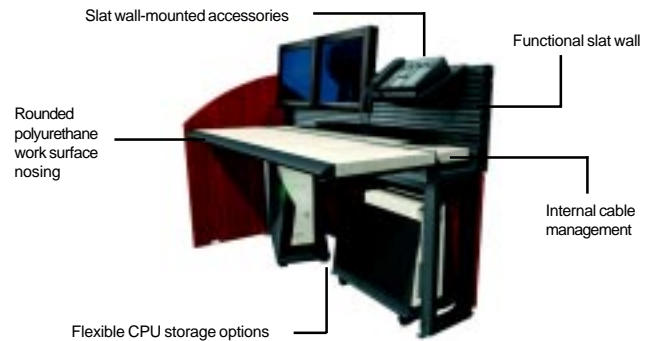

Single Desk Configuration

phone: 817-329-2009

fax: 817-329-6004

email: info@cceinteriors.com

213 West Hudgins Street, Ste. 600
Grapevine, Texas 76051

www.cceinteriors.com