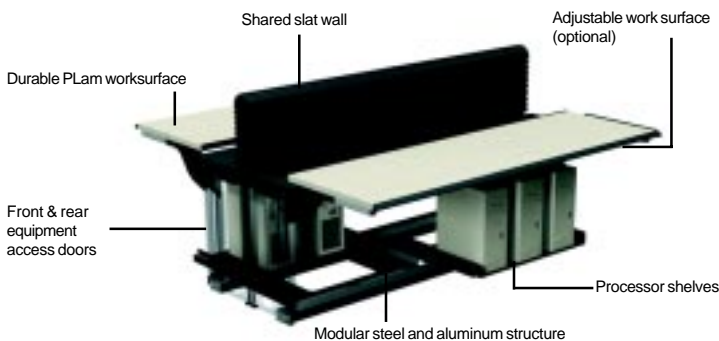

Contemporary Styling

The open work surface structure provides a clean aesthetic look and the Strategy™ is offered in a wide range of durable exterior laminate finishes (with HPL and wood veneer options) to harmonize with any environment.

Back-to-Back Configuration